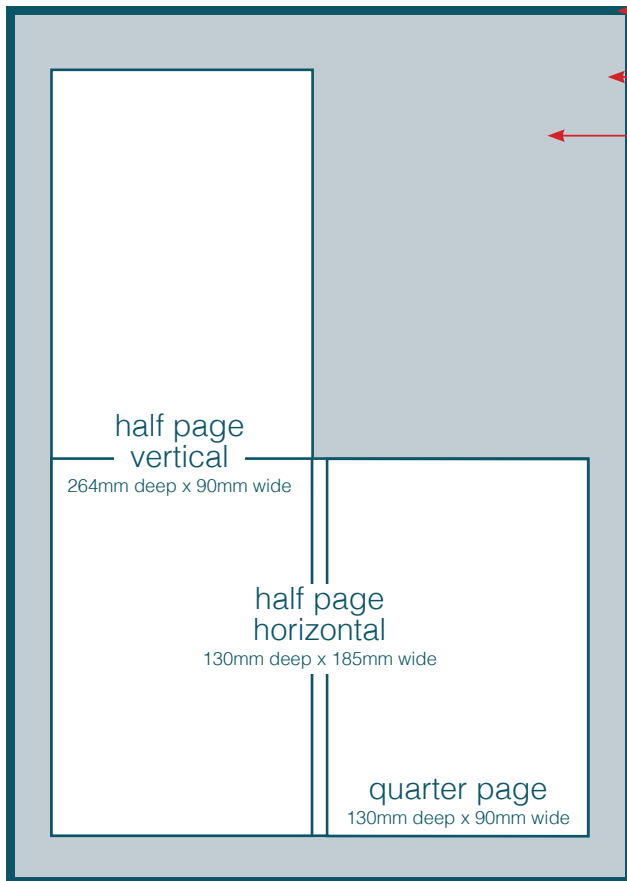

Print specification

BLEED 3mm

PAGE SIZE 297x210mm

SAFE ZONE 264x185mm

Please keep critical elements and text within this area

COMPLETE ARTWORK FILE FORMAT pdf

PDFX-1a (2001) Compatibility Acrobat 4 (PDF 1.3)

Images and logos saved from websites are most likely to be between 72- 96dpi and are unsuitable for printing.

PERFECT BOUND 5mm spine

ADVERTORIALS

Page - 400 words maximum

Double page spread 800 words maximum

EDITORIAL

All editorial copy to be supplied in a Word document

Images supplied separately

AD SIZES

Double page spread 290mm (h) x 420mm (w) - with 3mm bleed

Page 297mm (h) x 210mm (w) - with 3mm bleed

Half page 130mm (h) x 185mm (w)

Vertical half page 264mm (h) x 90mm (w)

Quarter page 130mm (h) x 90mm (w)

Digital specification

Unit name	Dimensions w x h px	Max size	File type	Postion
Website banner	937 x 87	200kb	jpg, png, gif (3 loops maximum)	Home page, About Us, YCP, Subscribe
Website MPU	310 x 370	200kb	jpg, png, gif (3 loops maximum)	Home page, About Us, YCP, Previous editions
Website leaderboard	937 x 200	200kb	jpg, png, gif (3 loops maximum)	Home page
Website Skyscraper	160 x 600	200kb	jpg, png, gif (3 loops maximum)	About Us, YCP
Website button	170 x 170	200kb	jpg, png	Useful Links